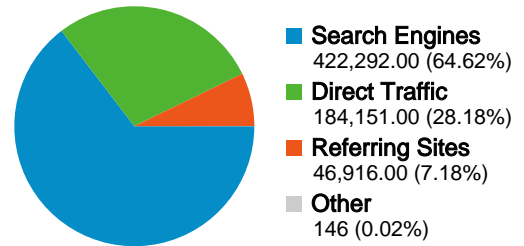

Visitors Overview

Visitors
348,892

Traffic Sources Overview

- **Search Engines**
422,292.00 (64.62%)
- **Direct Traffic**
184,151.00 (28.18%)
- **Referring Sites**
46,916.00 (7.18%)
- **Other**
146 (0.02%)

653,505 visits came from 208 countries/territories

Site Usage

Visits	Pages/Visit	Avg. Time on Site	% New Visits	Bounce Rate	
653,505 % of Site Total: 100.00%	4.33 Site Avg: 4.33 (0.00%)	00:05:11 Site Avg: 00:05:11 (0.00%)	48.83% Site Avg: 48.62% (0.41%)	36.48% Site Avg: 36.48% (0.00%)	
Country/Territory	Visits	Pages/Visit	Avg. Time on Site	% New Visits	Bounce Rate
France	141,607	4.64	00:05:06	51.35%	31.54%
United States	58,758	3.72	00:04:47	43.22%	42.90%
Canada	51,049	4.01	00:04:51	39.70%	38.45%
Germany	49,385	4.71	00:04:51	55.52%	36.62%
United Kingdom	31,869	3.95	00:04:48	54.87%	38.72%
Italy	27,091	4.27	00:04:52	60.25%	37.47%
Japan	23,018	4.30	00:05:47	39.47%	36.93%
Belgium	19,326	5.19	00:05:48	47.98%	29.52%
Spain	16,497	4.99	00:05:57	50.55%	30.92%
Sweden	14,518	4.56	00:05:05	44.74%	38.40%

All traffic sources sent a total of 653,505 visits

-  28.18% Direct Traffic
-  7.18% Referring Sites
-  64.62% Search Engines

Top Traffic Sources

Sources	Visits	% visits
google (organic)	225,756	34.55%
(direct) ((none))	184,151	28.18%
google (cpc)	172,305	26.37%
yahoo (organic)	11,466	1.75%
search (organic)	3,995	0.61%