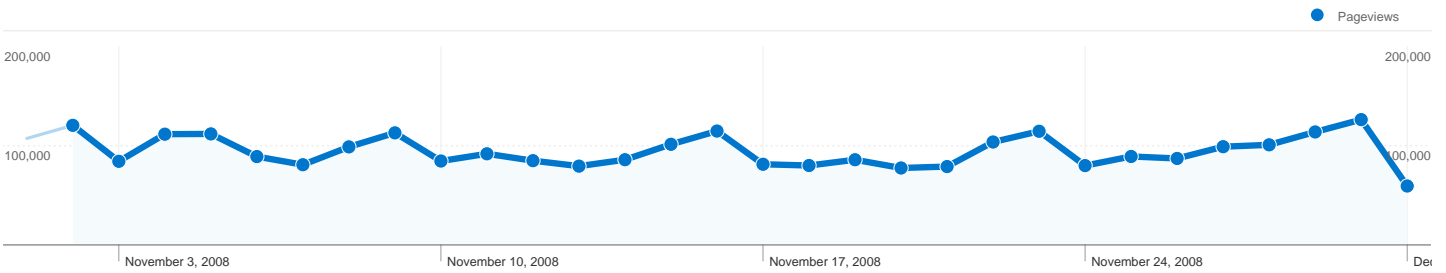

Visitors Overview

Visitors
348,892

Traffic Sources Overview

- **Search Engines**
422,292.00 (64.62%)
- **Direct Traffic**
184,151.00 (28.18%)
- **Referring Sites**
46,916.00 (7.18%)
- **Other**
146 (0.02%)

2,832,030 Pageviews

4.33 Average Pageviews

00:05:11 Time on Site

36.48% Bounce Rate

48.62% New Visits

Technical Profile

Browser	Visits	% visits	Connection Speed	Visits	% visits
Internet Explorer	469,056	71.78%	DSL	322,028	49.28%
Firefox	153,054	23.42%	Unknown	180,901	27.68%
Safari	11,577	1.77%	Cable	98,848	15.13%
Chrome	9,193	1.41%	T1	27,660	4.23%
Opera	8,537	1.31%	Dialup	19,739	3.02%

Pages on this site were viewed a total of 2,832,030 times

 **2,832,030 Pageviews**

 **1,953,760 Unique Views**

 **36.48% Bounce Rate**

Top Content

Pages	Pageviews	% Pageviews
/	529,347	18.69%
/fr/	188,602	6.66%
/fr/index.php	43,700	1.54%
/modules.php?name=Video_Stream&page=search	27,379	0.97%
/modules.php?name=Video_Stream&orderby=0&categoryby=0-	22,399	0.79%