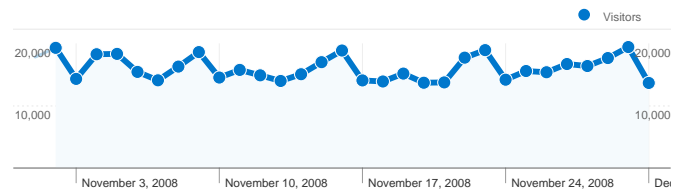

Site Usage

653,505 Visits

36.48% Bounce Rate

2,832,030 Pageviews

00:05:11 Avg. Time on Site

4.33 Pages/Visit

48.62% % New Visits

Map Overlay world

Visitors Overview

Visitors
348,892

Traffic Sources Overview

- **Search Engines**
422,292.00 (64.62%)
- **Direct Traffic**
184,151.00 (28.18%)
- **Referring Sites**
46,916.00 (7.18%)
- **Other**
146 (0.02%)

653,505 visits came from 208 countries/territories

Site Usage

Visits	Pages/Visit	Avg. Time on Site	% New Visits	Bounce Rate	
653,505 % of Site Total: 100.00%	4.33 Site Avg: 4.33 (0.00%)	00:05:11 Site Avg: 00:05:11 (0.00%)	48.83% Site Avg: 48.62% (0.41%)	36.48% Site Avg: 36.48% (0.00%)	
Country/Territory	Visits	Pages/Visit	Avg. Time on Site	% New Visits	Bounce Rate
France	141,607	4.64	00:05:06	51.35%	31.54%
United States	58,758	3.72	00:04:47	43.22%	42.90%
Canada	51,049	4.01	00:04:51	39.70%	38.45%
Germany	49,385	4.71	00:04:51	55.52%	36.62%
United Kingdom	31,869	3.95	00:04:48	54.87%	38.72%
Italy	27,091	4.27	00:04:52	60.25%	37.47%
Japan	23,018	4.30	00:05:47	39.47%	36.93%
Belgium	19,326	5.19	00:05:48	47.98%	29.52%
Spain	16,497	4.99	00:05:57	50.55%	30.92%
Sweden	14,518	4.56	00:05:05	44.74%	38.40%

Pages on this site were viewed a total of 2,832,030 times

 **2,832,030 Pageviews**

 **1,953,760 Unique Views**

 **36.48% Bounce Rate**

Top Content

Pages	Pageviews	% Pageviews
/	529,347	18.69%
/fr/	188,602	6.66%
/fr/index.php	43,700	1.54%
/modules.php?name=Video_Stream&page=search	27,379	0.97%
/modules.php?name=Video_Stream&orderby=0&categoryby=0-	22,399	0.79%