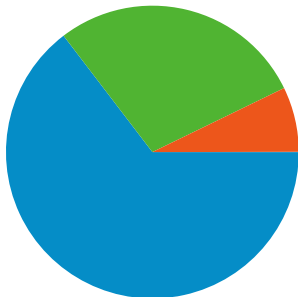

Site Usage

653,505 Visits

36.48% Bounce Rate

2,832,030 Pageviews

00:05:11 Avg. Time on Site

4.33 Pages/Visit

48.62% % New Visits

Map Overlay world

Visitors Overview

Visitors
348,892

Traffic Sources Overview

- **Search Engines**
422,292.00 (64.62%)
- **Direct Traffic**
184,151.00 (28.18%)
- **Referring Sites**
46,916.00 (7.18%)
- **Other**
146 (0.02%)

All traffic sources sent a total of 653,505 visits

-  28.18% Direct Traffic
-  7.18% Referring Sites
-  64.62% Search Engines

Top Traffic Sources

Sources	Visits	% visits
google (organic)	225,756	34.55%
(direct) ((none))	184,151	28.18%
google (cpc)	172,305	26.37%
yahoo (organic)	11,466	1.75%
search (organic)	3,995	0.61%

Pages on this site were viewed a total of 2,832,030 times

 **2,832,030 Pageviews**

 **1,953,760 Unique Views**

 **36.48% Bounce Rate**

Top Content

Pages	Pageviews	% Pageviews
/	529,347	18.69%
/fr/	188,602	6.66%
/fr/index.php	43,700	1.54%
/modules.php?name=Video_Stream&page=search	27,379	0.97%
/modules.php?name=Video_Stream&orderby=0&categoryby=0-	22,399	0.79%