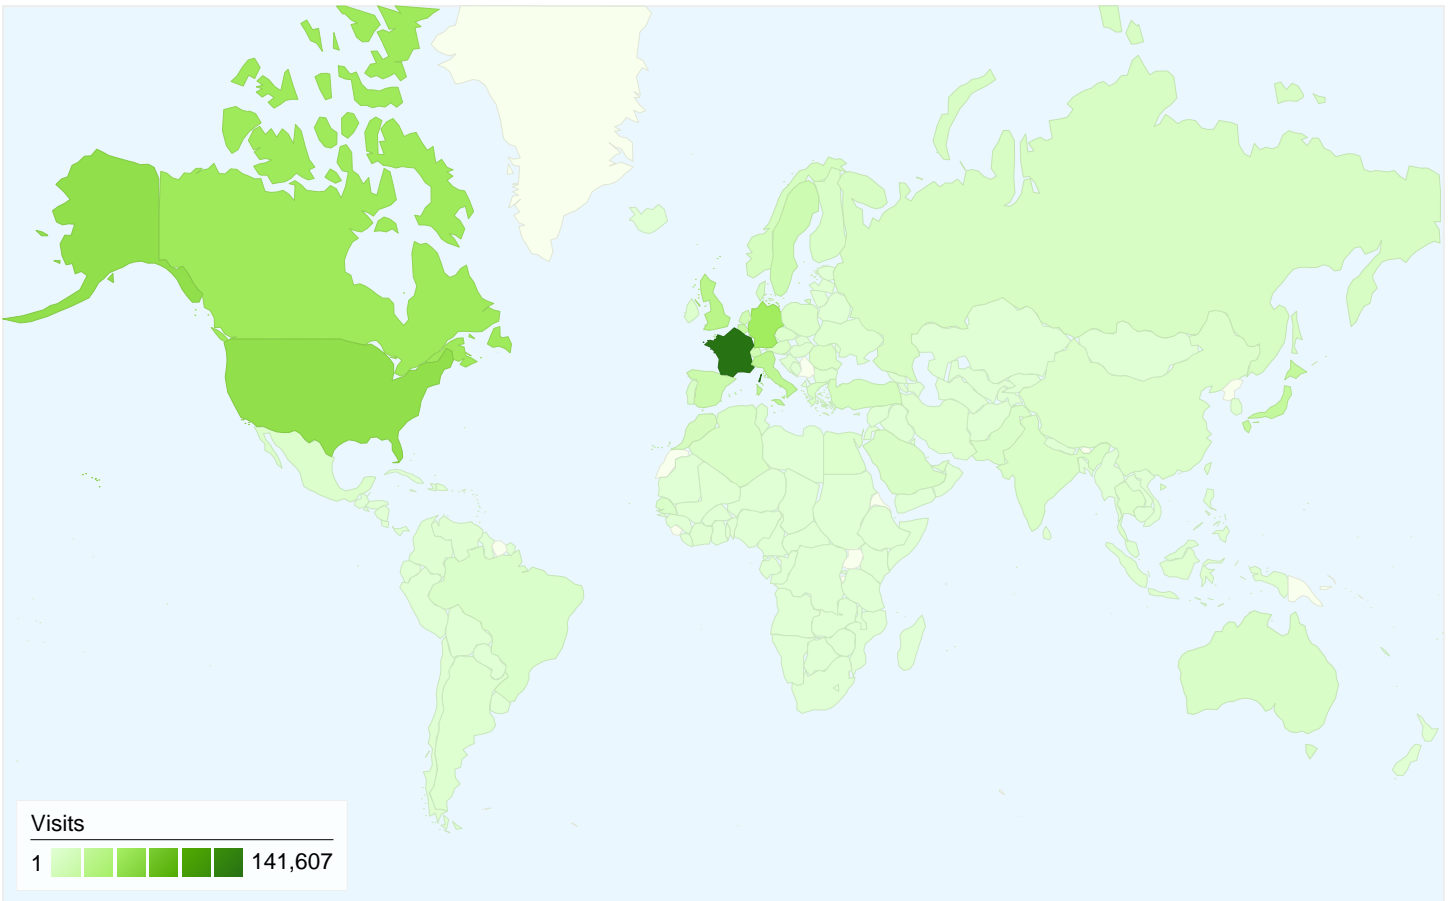

Site Usage

653,505 Visits

36.48% Bounce Rate

2,832,030 Pageviews

00:05:11 Avg. Time on Site

4.33 Pages/Visit

48.62% % New Visits

Map Overlay world

Visitors Overview

Visitors
348,892

Traffic Sources Overview

- **Search Engines**
422,292.00 (64.62%)
- **Direct Traffic**
184,151.00 (28.18%)
- **Referring Sites**
46,916.00 (7.18%)
- **Other**
146 (0.02%)

653,505 visits came from 208 countries/territories

Site Usage

Visits	Pages/Visit	Avg. Time on Site	% New Visits	Bounce Rate	
653,505 % of Site Total: 100.00%	4.33 Site Avg: 4.33 (0.00%)	00:05:11 Site Avg: 00:05:11 (0.00%)	48.83% Site Avg: 48.62% (0.41%)	36.48% Site Avg: 36.48% (0.00%)	
Country/Territory	Visits	Pages/Visit	Avg. Time on Site	% New Visits	Bounce Rate
France	141,607	4.64	00:05:06	51.35%	31.54%
United States	58,758	3.72	00:04:47	43.22%	42.90%
Canada	51,049	4.01	00:04:51	39.70%	38.45%
Germany	49,385	4.71	00:04:51	55.52%	36.62%
United Kingdom	31,869	3.95	00:04:48	54.87%	38.72%
Italy	27,091	4.27	00:04:52	60.25%	37.47%
Japan	23,018	4.30	00:05:47	39.47%	36.93%
Belgium	19,326	5.19	00:05:48	47.98%	29.52%
Spain	16,497	4.99	00:05:57	50.55%	30.92%
Sweden	14,518	4.56	00:05:05	44.74%	38.40%

All traffic sources sent a total of 653,505 visits

-  28.18% Direct Traffic
-  7.18% Referring Sites
-  64.62% Search Engines

Top Traffic Sources

Sources	Visits	% visits
google (organic)	225,756	34.55%
(direct) ((none))	184,151	28.18%
google (cpc)	172,305	26.37%
yahoo (organic)	11,466	1.75%
search (organic)	3,995	0.61%