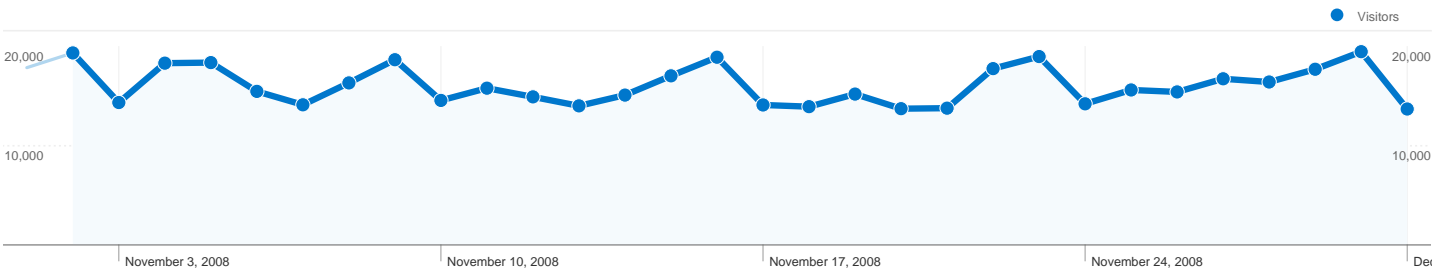

Visitors Overview

Visitors
348,892

Traffic Sources Overview

- **Search Engines**
422,292.00 (64.62%)
- **Direct Traffic**
184,151.00 (28.18%)
- **Referring Sites**
46,916.00 (7.18%)
- **Other**
146 (0.02%)

653,505 visits came from 208 countries/territories

Site Usage

Visits	Pages/Visit	Avg. Time on Site	% New Visits	Bounce Rate	
653,505 % of Site Total: 100.00%	4.33 Site Avg: 4.33 (0.00%)	00:05:11 Site Avg: 00:05:11 (0.00%)	48.83% Site Avg: 48.62% (0.41%)	36.48% Site Avg: 36.48% (0.00%)	
Country/Territory	Visits	Pages/Visit	Avg. Time on Site	% New Visits	Bounce Rate
France	141,607	4.64	00:05:06	51.35%	31.54%
United States	58,758	3.72	00:04:47	43.22%	42.90%
Canada	51,049	4.01	00:04:51	39.70%	38.45%
Germany	49,385	4.71	00:04:51	55.52%	36.62%
United Kingdom	31,869	3.95	00:04:48	54.87%	38.72%
Italy	27,091	4.27	00:04:52	60.25%	37.47%
Japan	23,018	4.30	00:05:47	39.47%	36.93%
Belgium	19,326	5.19	00:05:48	47.98%	29.52%
Spain	16,497	4.99	00:05:57	50.55%	30.92%
Sweden	14,518	4.56	00:05:05	44.74%	38.40%

All traffic sources sent a total of 653,505 visits

-  28.18% Direct Traffic
-  7.18% Referring Sites
-  64.62% Search Engines

Top Traffic Sources

Sources	Visits	% visits
google (organic)	225,756	34.55%
(direct) ((none))	184,151	28.18%
google (cpc)	172,305	26.37%
yahoo (organic)	11,466	1.75%
search (organic)	3,995	0.61%

Keywords	Visits	% visits
(content targeting)	171,172	40.53%
free tv	43,230	10.24%
freetv	18,219	4.31%
freeetv	13,666	3.24%
freeetv.com	7,682	1.82%

348,892 people visited this site

653,505 Visits

348,892 Absolute Unique Visitors