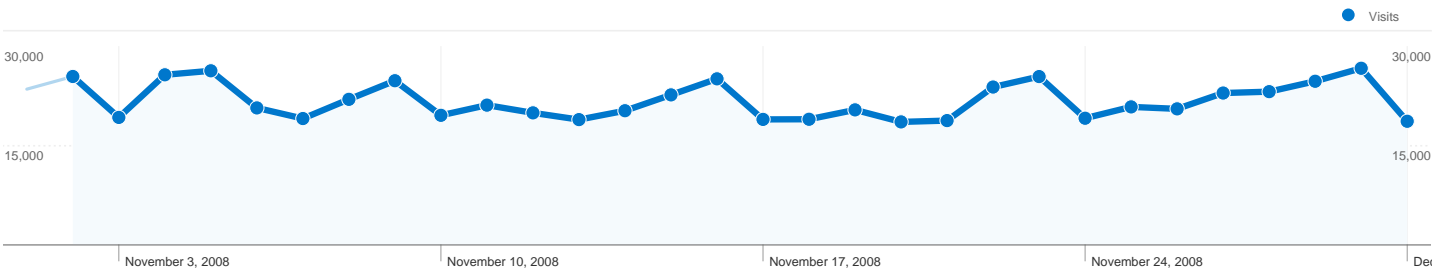

Site Usage

653,505 Visits

36.48% Bounce Rate

2,832,030 Pageviews

00:05:11 Avg. Time on Site

4.33 Pages/Visit

48.62% % New Visits

Map Overlay world

Visitors Overview

Visitors
348,892

Traffic Sources Overview

- **Search Engines**
422,292.00 (64.62%)
- **Direct Traffic**
184,151.00 (28.18%)
- **Referring Sites**
46,916.00 (7.18%)
- **Other**
146 (0.02%)

Content Overview

Pages	Pageviews	% Pageviews
/	529,347	18.69%
/fr/	188,602	6.66%
/fr/index.php	43,700	1.54%
/modules.php?name=Video_Str	27,379	0.97%
/modules.php?name=Video_Str	22,399	0.79%

Top Content		
Page	Pageviews	% visits
/modules.php?name=Video_Str	7,407	28.09%
/modules.php?name=Video_Str	5,107	19.36%
/fr/modules.php?name=Video_	4,969	18.84%
/fr/modules.php?name=Video_	4,587	17.39%
/fr/modules.php?name=Video_	799	3.03%

653,505 visits came from 208 countries/territories

Site Usage

Visits	Pages/Visit	Avg. Time on Site	% New Visits	Bounce Rate	
653,505 % of Site Total: 100.00%	4.33 Site Avg: 4.33 (0.00%)	00:05:11 Site Avg: 00:05:11 (0.00%)	48.83% Site Avg: 48.62% (0.41%)	36.48% Site Avg: 36.48% (0.00%)	
Country/Territory	Visits	Pages/Visit	Avg. Time on Site	% New Visits	Bounce Rate
France	141,607	4.64	00:05:06	51.35%	31.54%
United States	58,758	3.72	00:04:47	43.22%	42.90%
Canada	51,049	4.01	00:04:51	39.70%	38.45%
Germany	49,385	4.71	00:04:51	55.52%	36.62%
United Kingdom	31,869	3.95	00:04:48	54.87%	38.72%
Italy	27,091	4.27	00:04:52	60.25%	37.47%
Japan	23,018	4.30	00:05:47	39.47%	36.93%
Belgium	19,326	5.19	00:05:48	47.98%	29.52%
Spain	16,497	4.99	00:05:57	50.55%	30.92%
Sweden	14,518	4.56	00:05:05	44.74%	38.40%