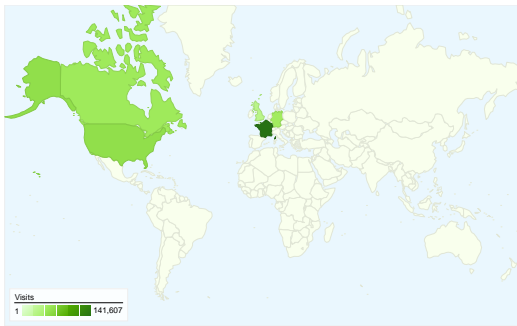

Site Usage

653,505 Visits

36.48% Bounce Rate

2,832,030 Pageviews

00:05:11 Avg. Time on Site

4.33 Pages/Visit

48.62% % New Visits

Map Overlay world

Visitors Overview

Visitors
348,892

Traffic Sources Overview

- **Search Engines**
422,292.00 (64.62%)
- **Direct Traffic**
184,151.00 (28.18%)
- **Referring Sites**
46,916.00 (7.18%)
- **Other**
146 (0.02%)

653,505 visits came from 208 countries/territories

Site Usage

Visits	Pages/Visit	Avg. Time on Site	% New Visits	Bounce Rate	
653,505 % of Site Total: 100.00%	4.33 Site Avg: 4.33 (0.00%)	00:05:11 Site Avg: 00:05:11 (0.00%)	48.83% Site Avg: 48.62% (0.41%)	36.48% Site Avg: 36.48% (0.00%)	
Country/Territory	Visits	Pages/Visit	Avg. Time on Site	% New Visits	Bounce Rate
France	141,607	4.64	00:05:06	51.35%	31.54%
United States	58,758	3.72	00:04:47	43.22%	42.90%
Canada	51,049	4.01	00:04:51	39.70%	38.45%
Germany	49,385	4.71	00:04:51	55.52%	36.62%
United Kingdom	31,869	3.95	00:04:48	54.87%	38.72%
Italy	27,091	4.27	00:04:52	60.25%	37.47%
Japan	23,018	4.30	00:05:47	39.47%	36.93%
Belgium	19,326	5.19	00:05:48	47.98%	29.52%
Spain	16,497	4.99	00:05:57	50.55%	30.92%
Sweden	14,518	4.56	00:05:05	44.74%	38.40%

All traffic sources sent a total of 653,505 visits

-  28.18% Direct Traffic
-  7.18% Referring Sites
-  64.62% Search Engines

Top Traffic Sources

Sources	Visits	% visits
google (organic)	225,756	34.55%
(direct) ((none))	184,151	28.18%
google (cpc)	172,305	26.37%
yahoo (organic)	11,466	1.75%
search (organic)	3,995	0.61%