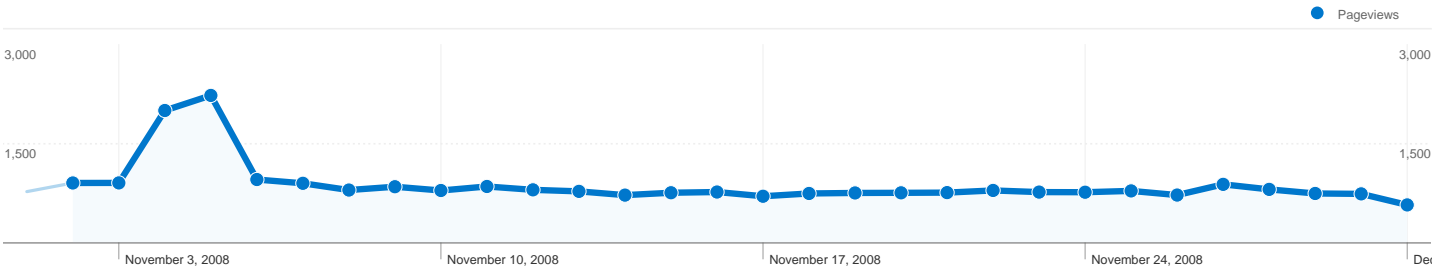

Pages on this site were viewed a total of 2,832,030 times

 **2,832,030 Pageviews**

 **1,953,760 Unique Views**

 **36.48% Bounce Rate**

Top Content

Pages	Pageviews	% Pageviews
/	529,347	18.69%
/fr/	188,602	6.66%
/fr/index.php	43,700	1.54%
/modules.php?name=Video_Stream&page=search	27,379	0.97%
/modules.php?name=Video_Stream&orderby=0&categoryby=0-	22,399	0.79%

88 pages containing "414" were viewed a total of 26,373 times

Content Performance

Page	Pageviews	Unique Pageviews	Time on Page	Bounce Rate	% Exit	\$ Index
/modules.php?name=Video_Stream&page=watch&id=414	7,407	6,253	00:06:38	74.12%	59.63%	\$0.00
/modules.php?name=Video_Stream&page=watch&id=414&d=1	5,107	4,468	00:06:32	75.57%	59.19%	\$0.00
/fr/modules.php?name=Video_Stream&page=watch&id=414	4,969	4,278	00:05:09	71.75%	58.42%	\$0.00
/fr/modules.php?name=Video_Stream&page=watch&id=414&d=1	4,587	3,957	00:05:46	70.10%	58.95%	\$0.00
/fr/modules.php?name=Video_Stream&page=watch&id=414&d=2	799	691	00:05:24	68.46%	56.20%	\$0.00
/fr/mod.php?Video_Stream=&_____page-watch-id-414=	620	549	00:04:37	82.87%	58.87%	\$0.00
/fr/mod.php?Video_Stream=&_____page-watch-id-414-d-1=	478	419	00:05:40	80.32%	69.87%	\$0.00
/modules.php?name=Video_Stream&page=watch&id=414&d=2	476	427	00:05:28	79.91%	66.18%	\$0.00
/fr/mod.php?Video_Stream=&_____page-watch-id-414-d-2=	437	388	00:05:49	73.33%	58.12%	\$0.00
/mod.php?Video_Stream=&_____page-watch-id-414-d-1=	378	322	00:04:36	71.59%	67.99%	\$0.00